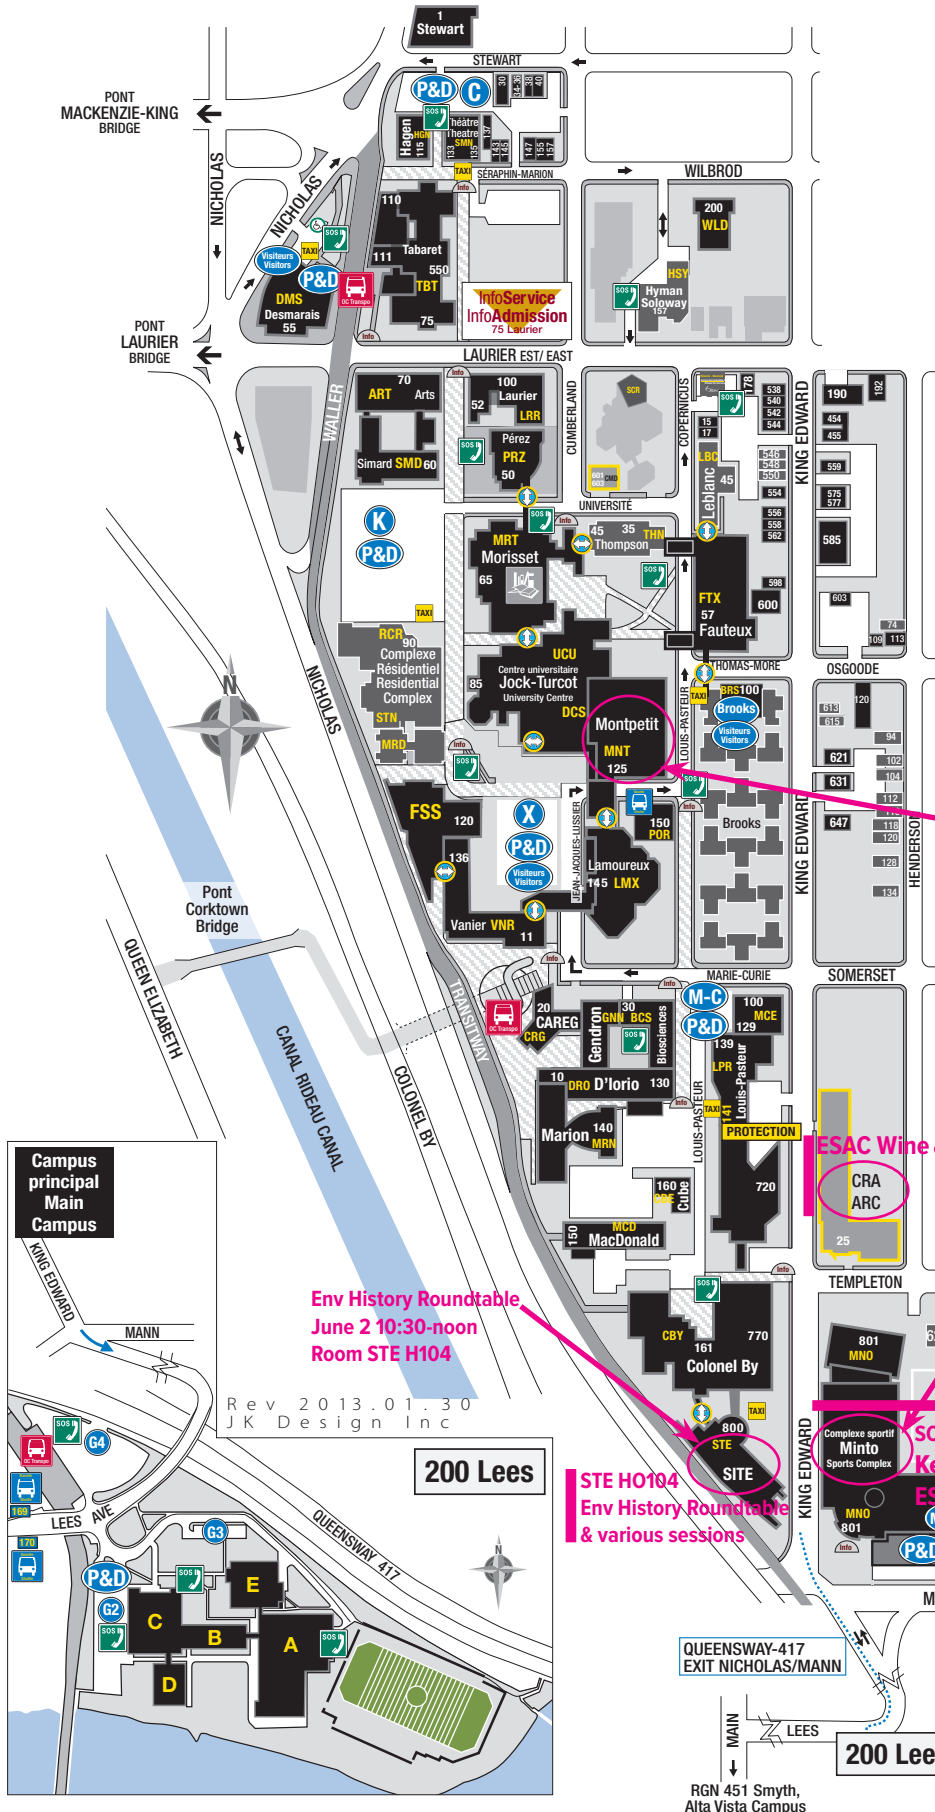

Sciences / Science
Gendron GNN
30 Marie-Curie

**AJ Roundtable
June 2 10:30-noon
Room SCS E218**

Sciences de la santé / Health Sciences
Guindon RGN
451 Smyth

Sciences sociales / Social Sciences
Pavillon des sciences sociales
Social Sciences Building FSS
120 Université / University

Légende / Legend

- Distributrice de permis Pay & Display Parking
- Stationnement visiteurs Visitors Parking Lot
- Navette Shuttle
- OC Transpo
- Bibliothèque Library
- Taxi - point d'embarquement Taxi Pick-up Point
- Information
- Téléphone de secours Emergency Telephone
- Passerelle
- Construction

**Env History Roundtable
June 2 10:30-noon
Room STE H104**

**STE H0104
Env History Roundtable
& various sessions**

ESAC Wine & Cheese

**SCS E217 & 218
Keynotes, AJ Roundtable
ESAC-AGM & various sessions**