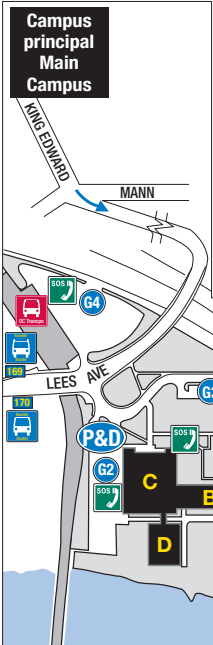

Légende / Legend

- Distributrice de permis Pay & Display Parking
- Stationnement visiteurs Visitors Parking Lot
- Navette Shuttle
- OC Transpo
- Bibliothèque Library
- Taxi - point d'embarquement Taxi Pick-up Point
- Information
- Téléphone de secours Emergency Telephone
- Passerelle
- Construction

Rev 2013.01.30
JK Design Inc